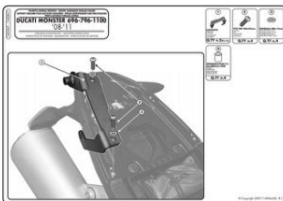

7400KIT 2,700-
Specific kit to install the T681
without the specific rear rack
780FZ

[DOWNLOAD INSTRUCTIONS](#)