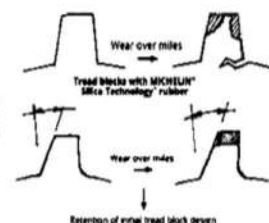

CROSS ADULTE PREMIUM

GRIP/Handling : +16%
WORN : +14%

LONG LASTING GRIP / TREAD BLOCKS MAINTAIN SHAPE

MICHELIN

Tread blocks with carbon black rubber

Range	CAI	Dimension	ขาย
ST 6 MEDIUM SOFT	80/100 - 21 M/C 51M	ST 6 MEDIUM SOFT NHS F TT	-
ST 6 MEDIUM SOFT	255766 90/100 - 21 M/C 57M	ST 6 MEDIUM SOFT NHS F TT	3,260
ST 6 MEDIUM SOFT	466282 110/100 - 18 M/C 64M	ST 6 MEDIUM SOFT NHS R TT	4,020
ST 6 MEDIUM SOFT	120/90 - 18 M/C 65M	ST 6 MEDIUM SOFT NHS R TT	-
ST 6 MEDIUM SOFT	100/90 - 19 M/C 57M	ST 6 MEDIUM SOFT NHS R TT	-
ST 6 MEDIUM SOFT	110/90 - 19 M/C 62M	ST 6 MEDIUM SOFT NHS R TT	3,880
ST 6 MEDIUM SOFT	506348 120/80 - 19 M/C 63M	ST 6 MEDIUM SOFT NHS R TT	4,330