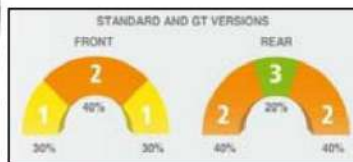

ราคาประหยัด