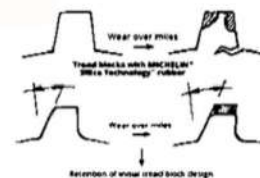

42

Segment

CROSS ADULTE PREMIUM

MICHELIN
ADAPTIVE
DESIGN

GRIP/Handling : +16%
WORN : +11%

LONG LASTING GRIP / TREAD BLOCKS MAINTAIN SHAPE

MICHELIN

Tread blocks with carbon black rubber