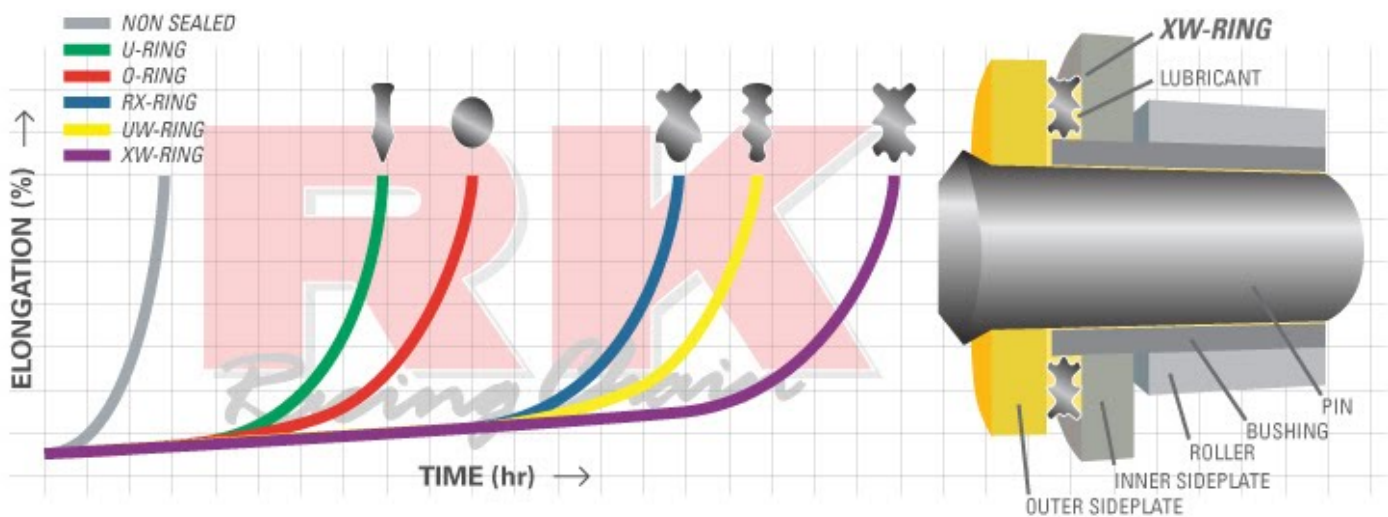

(a) Chain series	FWR <i>UW-Ring</i>	UWR <i>UW-Ring</i>	GXW <i>XW-Ring</i>	XSO <i>RX-Ring</i>	KRO <i>O-Ring</i>
<i>Tensile strength</i>	★★★★★	★★★★★	★★★★★	★★★★	★★★
<i>Light weight</i>	★★★★★	★★★★★	★★★★	★★★★	★★★★
<i>Less friction</i>	★★★★★	★★★★★	★★★★	★★★★	★★★
<i>Long life</i>	★★★★	★★★★	★★★★★	★★★★	★★★
(b) Chain size: max engine cc	520: 1000cc	520: 1000cc	428: 400cc 520: 1000cc 525: 1100cc 530: 1400cc	428: 250cc 520: 750cc 525: 900cc 530: 1000cc	428: 250cc 520: 400cc 525: 800cc 530: 900cc
(c) Chain color	VG	GB	GB NM NR BP NB NY	GB NM NR BP NB NY	STD GR

DISTINCTIVE FEATURE OF RK SEALED CHAIN

STANDARD CHAIN

Cold Forged Seamless Bush standard chain. Economical and reliable for daily use.

TYPE	CHAIN APPEARANCE				SEAL	C. LINK	UP TO AND INCLUDNG
	BLACK	GOLD	COLOR	BLACK SCALE			
<u>420</u>						CLIP	125cc
<u>428</u>				CLIP		150cc	
<u>520</u>				CLIP		250cc	
<u>525</u>				CLIP		400cc	
<u>530</u>				CLIP		400cc	

HEAVY DUTY CHAIN

Great performance with economical range chain for everyday's heavy duty use.

TYPE	CHAIN APPEARANCE				SEAL	C. LINK	UP TO AND INCLUDNG
	BLACK	GOLD	COLOR	BLACK SCALE			
<u>415H</u>						CLIP	125cc
<u>420MS</u>				CLIP		125cc	
<u>428H</u>				CLIP		200cc	
<u>520H</u>				CLIP		400cc	
<u>525H</u>				CLIP		500cc	
<u>530KS</u>				CLIP		400cc	
<u>530H</u>				CLIP		500cc	
<u>530DR</u>				CLIP		DRAG RACE	

STREET & DAILY USAGE

Economical and reliable quality chain with long-seller O Ring for street & daily usage.

TYPE	CHAIN APPEARANCE				SEAL	C. LINK	UP TO AND INCLUDNG
	BLACK	GOLD	COLOR	BLACK SCALE			
<u>420MRU</u>						CLIP	150cc
<u>520SO</u>						CLIP/RIVET	400cc
<u>525SO</u>						RIVET	800cc
<u>530SOZ1</u>						RIVET	900cc